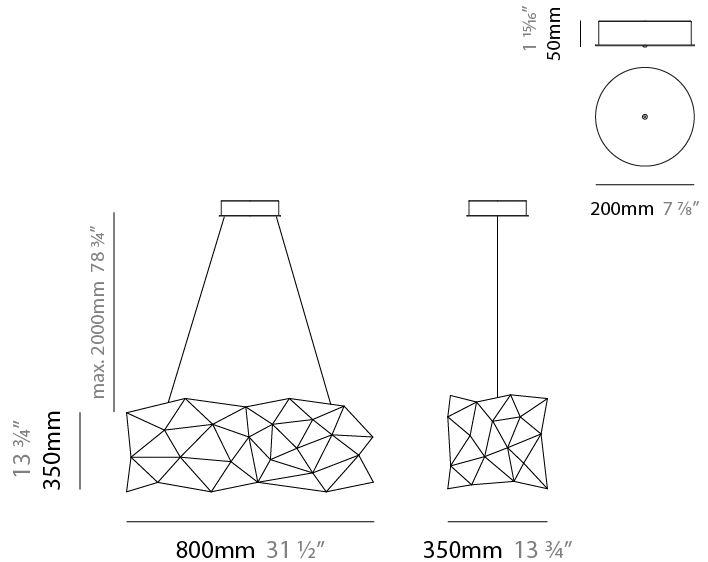

base number   LED Dimming   Color Temperature   Finish Options

1. To build a product code in our configurator select the specify button on the base model # product page
2. To build a manual product code on this datasheet choose from the options listed below in blue font and add the suffix to the base model #

GENERAL

Series: Universe Abstract
Brand: Quasar
Division: Design
Mounting Type: Suspension
Mounting Location: Ceiling
Subcategory: Ambient

PHYSICAL

Shape: Abstract
Length (mm): 800
Length (in): 31 1/2
Width (mm): 350
Width (in): 13 3/4
Height (mm): 350
Height (in): 13 3/4
Max. Overall Height (mm): 2000
Max. Overall Height (in): 78 3/4
Light Distribution: Omnidirectional
Fixture Finish: [NIC / BRA / BBR](#)
Fixture Material: Metal
Upon Request: Custom Sizes

ELECTRICAL

Number of Lamps: 35 + 1
Lamp Type: LED Retrofit
Input Wattage (W): 18.55
Bulb Included: Bulb Included
Max. Wattage Per Lamp (W): 0.33 + 7
Lamp Base: E10 + GU10
Dimming: [Non-Dimming / Phase Dimming (120vac Only)](#)
Driver Included: Yes
Driver Location: Integrated
Driver Type: Constant Voltage - 120/277Vac
Driver Class: Class 2
Input Voltage (V): 120 - 277
Output Voltage (V): 12
Lamp Voltage (V): 12
Upon Request: (Not included - see components) Integral: 0-10Vdc dimming

LED

Color Temperature (°K): [2600 / 3000 / 3500](#)
CRI: >90 CRI
Lamp Life (hrs): 50000

OPTICAL

RATINGS AND CERTIFICATIONS

Certified By: Certified for North American Standards
IP rating: IP20