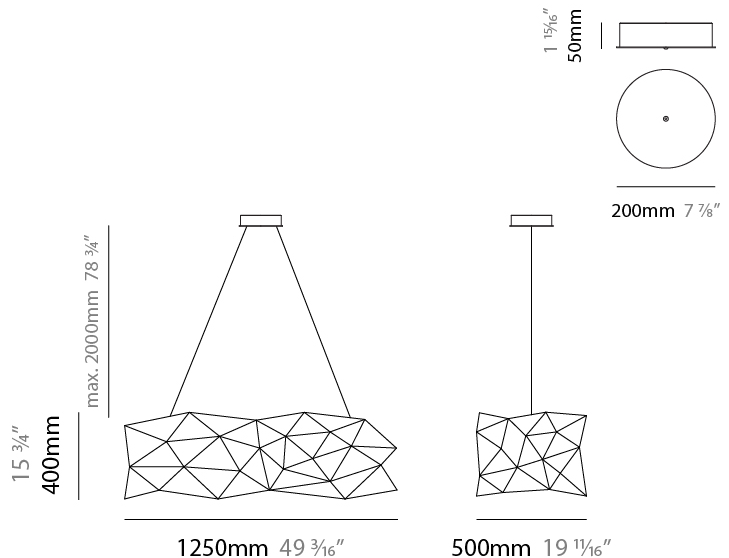

1. To build a product code in our configurator select the specify button on the base model # product page
2. To build a manual product code on this datasheet choose from the options listed below in blue font and add the suffix to the base model #

GENERAL

Series: Universe Abstract
Brand: Quasar
Division: Design
Mounting Type: Suspension
Mounting Location: Ceiling
Subcategory: Ambient

PHYSICAL

Shape: Abstract
Length (mm): 1250
Length (in): 49 ³/₁₆"
Width (mm): 500
Width (in): 19 ¹¹/₁₆"
Height (mm): 400
Height (in): 15 ³/₄"
Max. Overall Height (mm): 2400
Max. Overall Height (in): 94 ¹/₂"
Light Distribution: Omnidirectional
Fixture Finish: [NIC / BRA / BBR](#)
Fixture Material: Metal
Upon Request: Custom Sizes

ELECTRICAL

Number of Lamps: 50 + 1
Lamp Type: LED Retrofit
Input Wattage (W): 23.5
Bulb Included: Bulb Included
Max. Wattage Per Lamp (W): 0.33 + 7
Lamp Base: E10 + GU10
Dimming: [Non-Dimming / Phase Dimming (120vac Only)](#)
Driver Included: Yes
Driver Location: Integrated
Driver Type: Constant Voltage - 120/277Vac
Driver Class: Class 2
Input Voltage (V): 120 - 277
Output Voltage (V): 12
Lamp Voltage (V): 12
Upon Request: (Not included - see components) Integral: 0-10Vdc dimming

LED

Color Temperature (°K): [2600 / 3000 / 3500](#)
CRI: >90 CRI
Lamp Life (hrs): 50000

OPTICAL

RATINGS AND CERTIFICATIONS

Certified By: Certified for North American Standards
IP rating: IP20